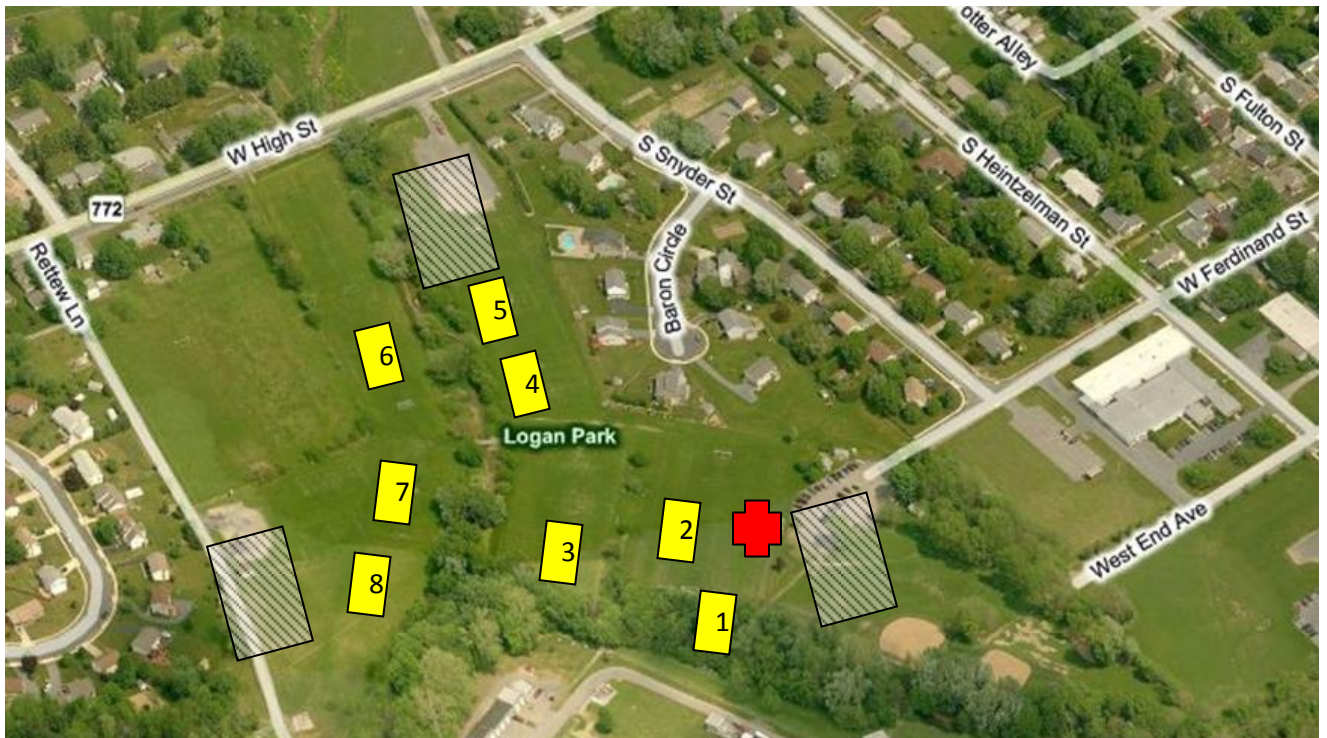

BARON CUP 3 v 3 TOURNAMENT MAP

LOGAN PARK - MANHEIM, PA

Approximately 5 blocks West of Square in Manheim along PA Route 772 (W. High St.)

Parking lots along Rettew Lane, W. High Street and W. Ferdinand St.

Registration at Concession Stand along Fields 1 and 2

	Field Number
	First Aid, Concessions, Registration
	Parking and Restrooms